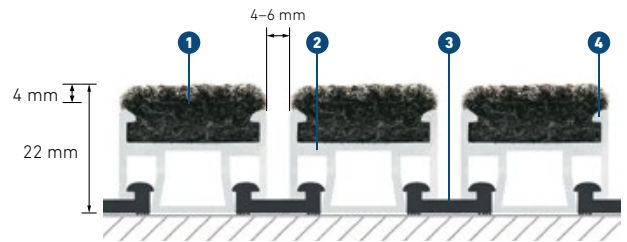

MIGUA door mats	Height [mm]	Carpet material	Carpet carrier	Load bearing capacity static	Load bearing capacity	Collecting volume for dirt [l/m ²]	Slip resistance DIN 51130	Weight per m ² [kg]
MIGUMATS 22 HD Needle Felt Carpet	22	Needle Felt Special Material	Aluminium extra strong	11,9 t/80cm ²	Industrial vehicles	3,9	R 11	15,0 (6 mm bar)

Design

- High quality, wear resistant needle felt carpet insert
- Needle felt carpet insert 100 % PP
- Extra strong supporting profiles
- sound absorbing

Specifications

- rollable mat for easy cleaning and maintenance
- customizable at any time
- special connectors for easy rolling up
- highly slip resistant
- special connectors for replacing single parts or two mats
- available with embroidered logos etc.
- angle frames and tubs available in aluminium and stainless steel
- modular system available in customized shapes
- dirt scraping edges

System Design

- 1 Needle felt carpet
- 2 Aluminium profile
- 3 MIGUA special connector
- 4 Scraping edge

Standard Colors

Dark Grey

Light grey

Copenhagen blue

Coconut

Special Colors (available upon request)