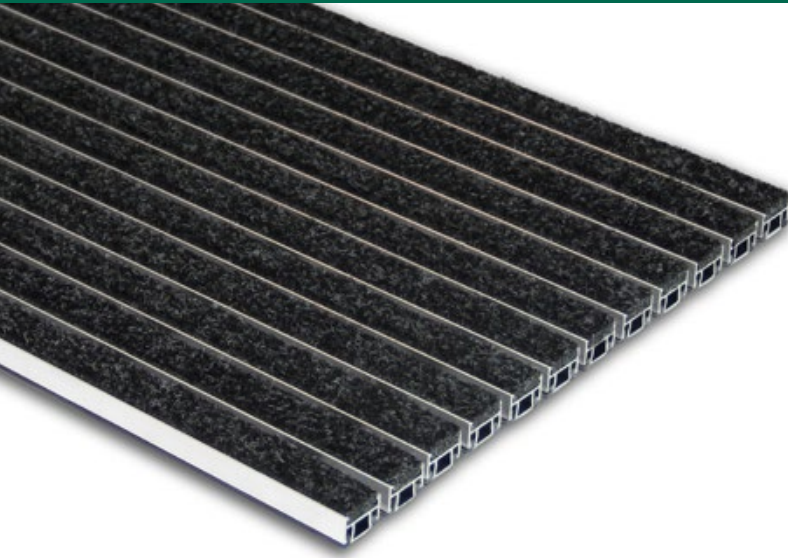

MIGUMATS 22 HD NEEDLE FELT CARPET

HEAVY DUTY DOORMAT, ROBUST AND LONG LASTING

MIGUMATS

MIGUA DOOR MATS

Preserves

The value of your interiors by protecting the adjacent floor coverings

Prevents

Scratches on hard floor coverings by reducing or eliminating sand at the entrance

Improves

The hygienic condition by preventing dirt intake into the building

Reduces

The risk of accidents due to high slip resistance properties

Foofall sound insulation

Assures lower noise level

Unique locking systems

Design

- High quality, wear resistant needle felt carpet insert
- Needle felt carpet insert 100 % PP
- Extra strong supporting profiles
- sound absorbing

Specifications

- rollable mat for easy cleaning and maintenance
- customizable at any time
- special connectors for easy rolling up
- highly slip resistant
- special connectors for replacing single parts or two mats
- available with embroidered logos etc.
- angle frames and tubs available in aluminium and stainless steel
- modular system available in customized shapes
- dirt scraping edges

System Design

- 1 Needle felt carpet
- 2 Aluminium profile
- 3 MIGUA special connector
- 4 Scraping edge

Standard Colors

Dark Grey

Light grey

Copenhagen blue

Coconut

Special Colors (available upon request)